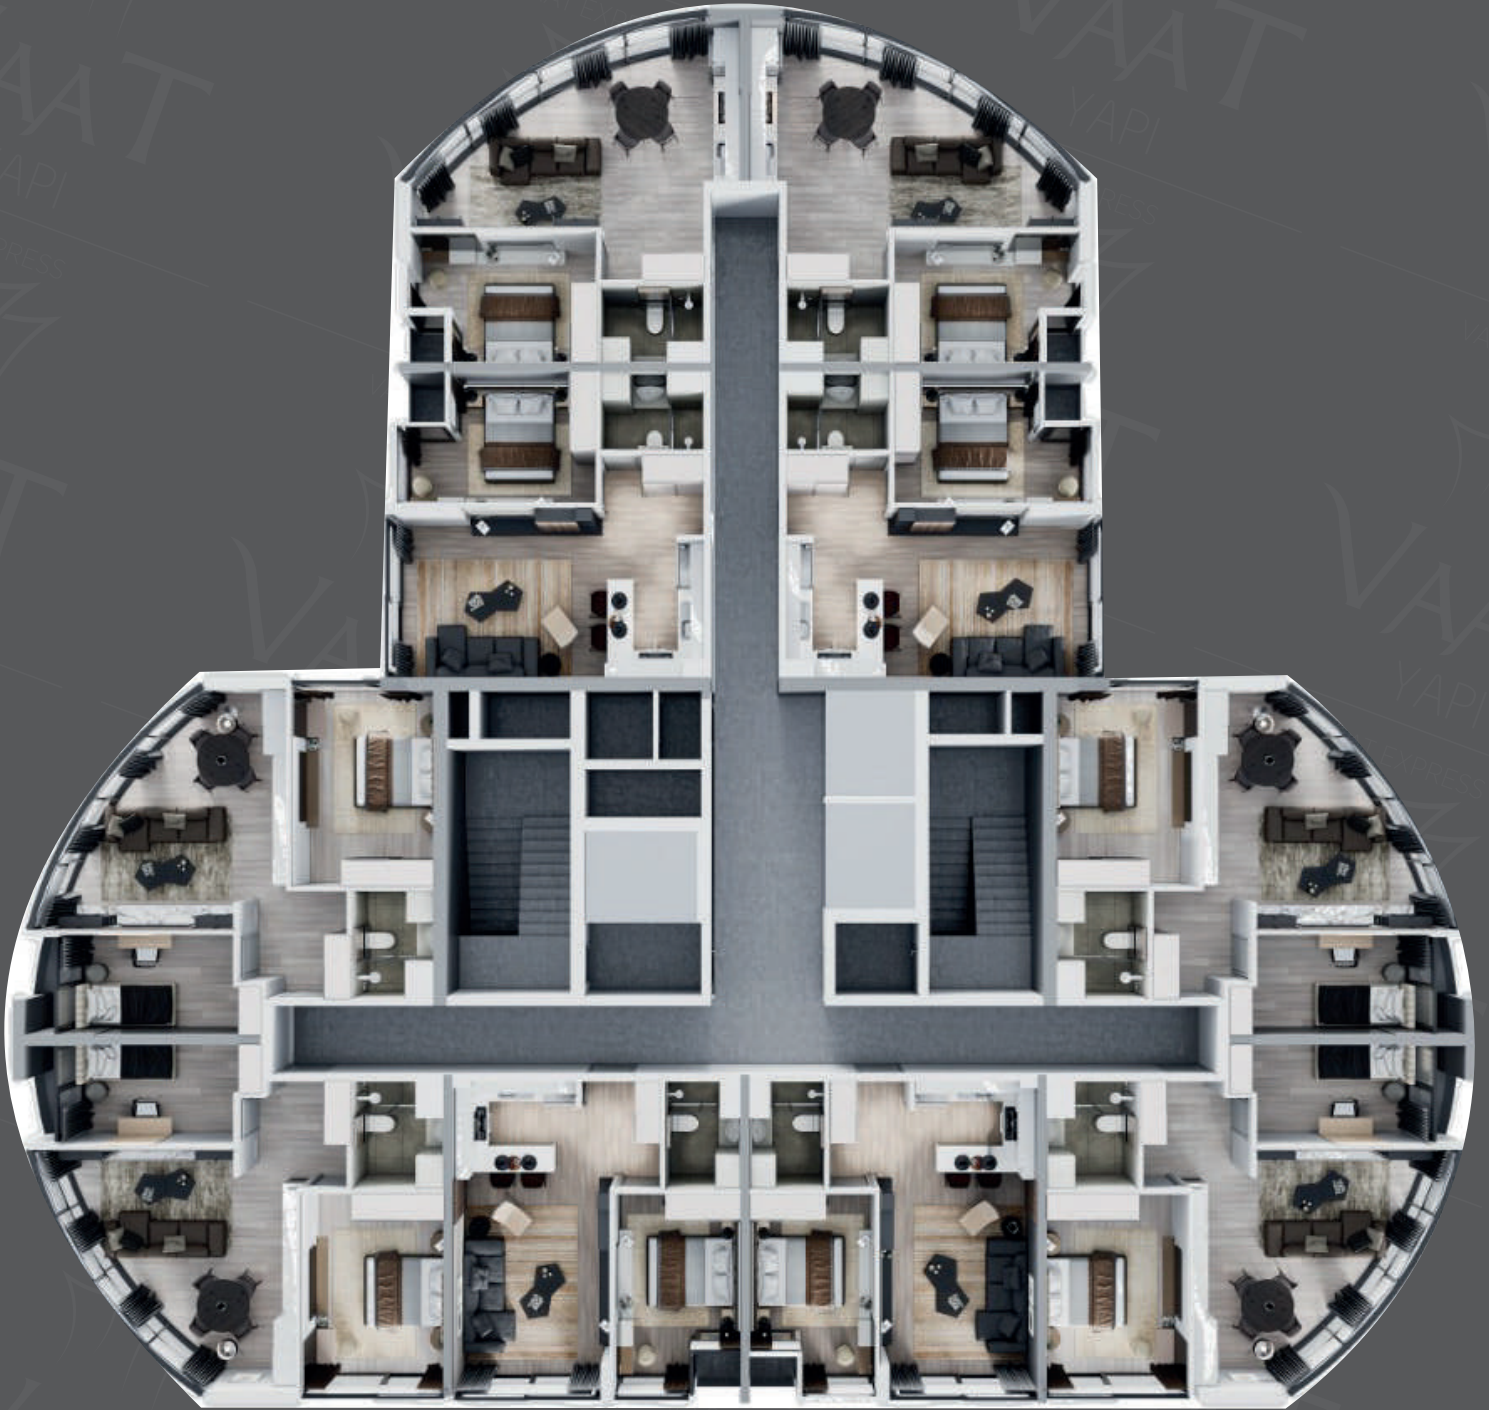

In 1+1 and 2+1 flat types, you will experience comfort at VAAT EXPRESS with high ceilings that give spatial width, full-length windows that let daylight into your home, and functional interior designs.

■	Holiday Inn Otel.....1 km	
	Wyndham Hotel Mahmutbey.....800 mt	
	Qua Hotel.....350 mt	
	Divan Hotel.....4 km	
	Hilton Garden Inn Otel.....5 km	

KAT PLANI
LAYOUT PLAN

1+1 A

SALON +MUTFAK 29 m²
YATAK ODASI 14 m²
BANYO 4 m²
BRÜT ALANI 75 m² NET 48 m²