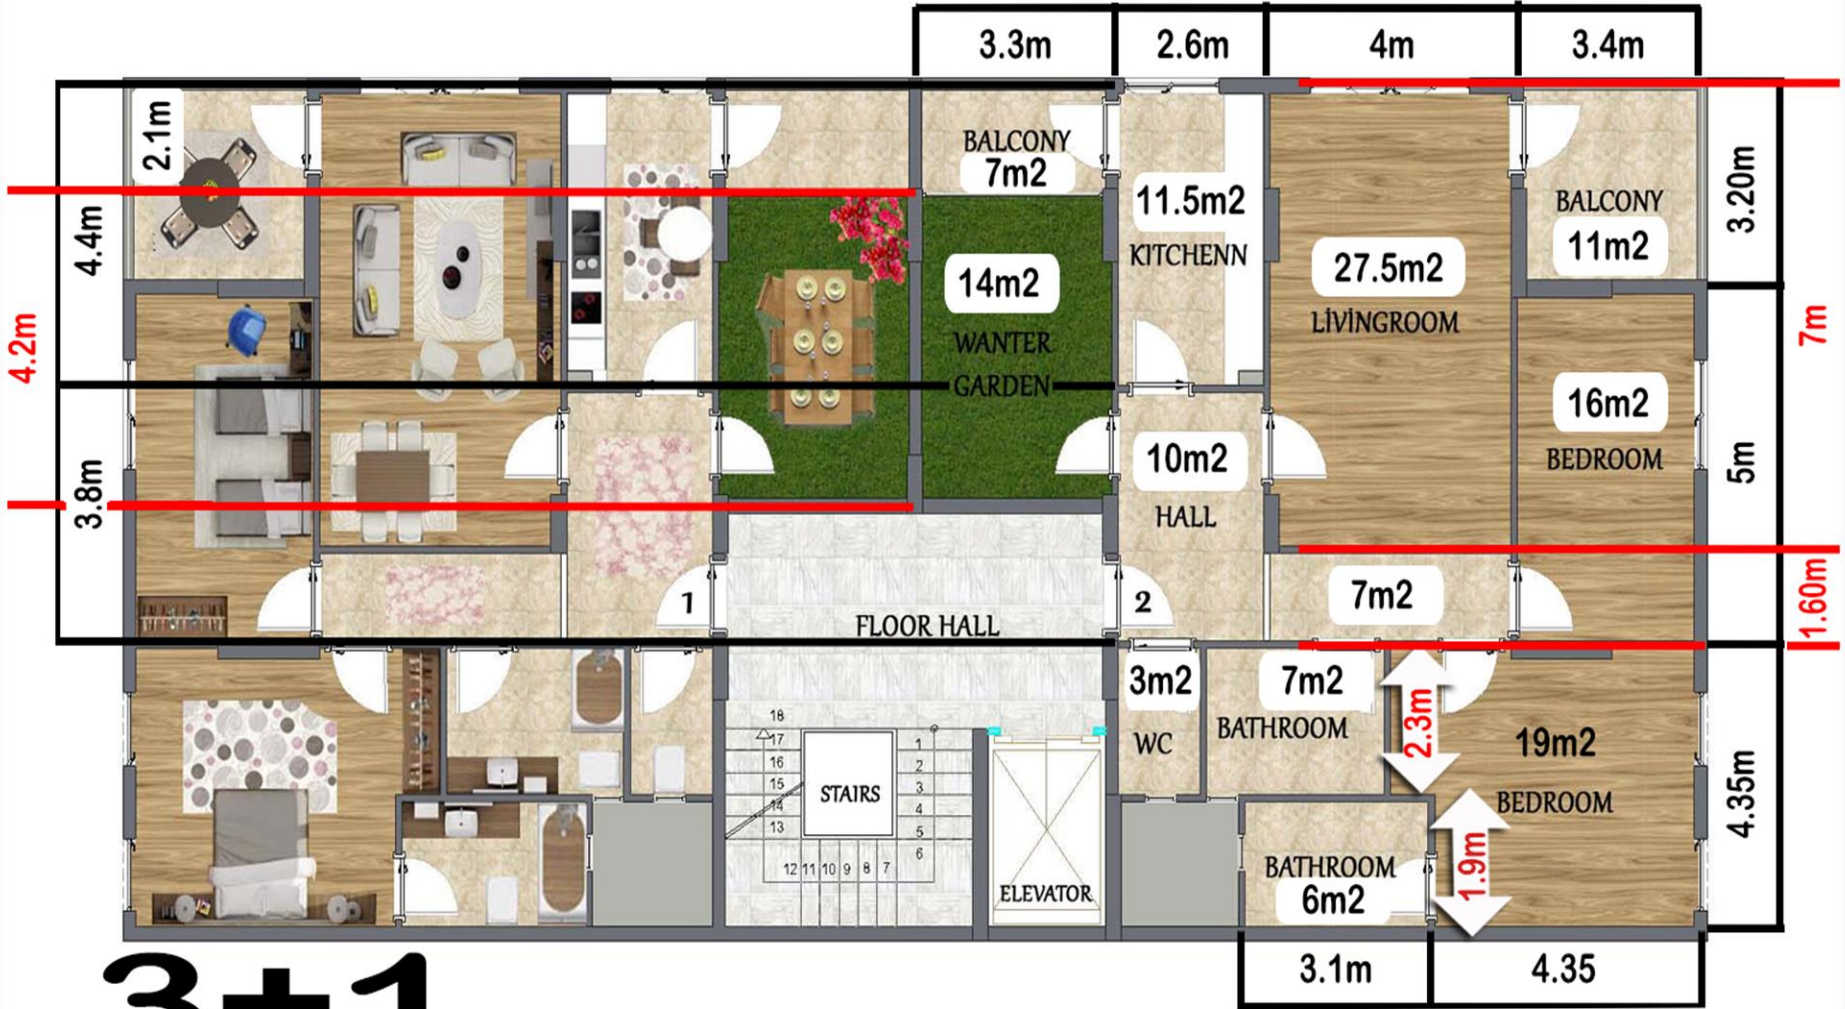

NEW TRABZON

RİYAD YAPI

- نيو طرابزون
- مشروع سكني فاخر في نهاية منطقة يومرا
- بني المشروع على مساحة ٢٥٠٠م٢
- مؤلف من ثلاث عمائر
- ٢٠ شقة ثلاث غرف وصالة
- ١٨ شقة غرفتين وصالة

NEW TRABZON

NEW TRABZON

- مساحات الشقق
- ٢١٢٠_١٠٠ ١+٢
- ٢١٥٠ ١+٣
- يبعد ٧٠ متر عن الطريق العام
- جميع الشقق ذات إطلالة خلابة على البحر

NEW TRABZON

An architectural rendering of a modern apartment complex built on a hillside. The buildings are multi-story, featuring a mix of light-colored facades, dark wood paneling, and large glass windows. Each unit has a balcony with a glass railing. The complex is situated on a steep slope, with a high stone retaining wall in the foreground. The surrounding area is lush with green trees and vegetation. In the foreground, a paved walkway leads to a parking area with several cars, including a white convertible. People are shown walking dogs and strolling along the path, adding a sense of life and community to the scene. The sky is bright blue with scattered white clouds, a flock of birds in flight, and a bright sun in the upper right corner. The entire image is framed by a decorative blue border with intricate white patterns.

NEW TRABZON

2+1

NEW TRABZON

3+1

NEW TRABZON

NEW TRABZON

NEW TRABZON

NEW TRABZON