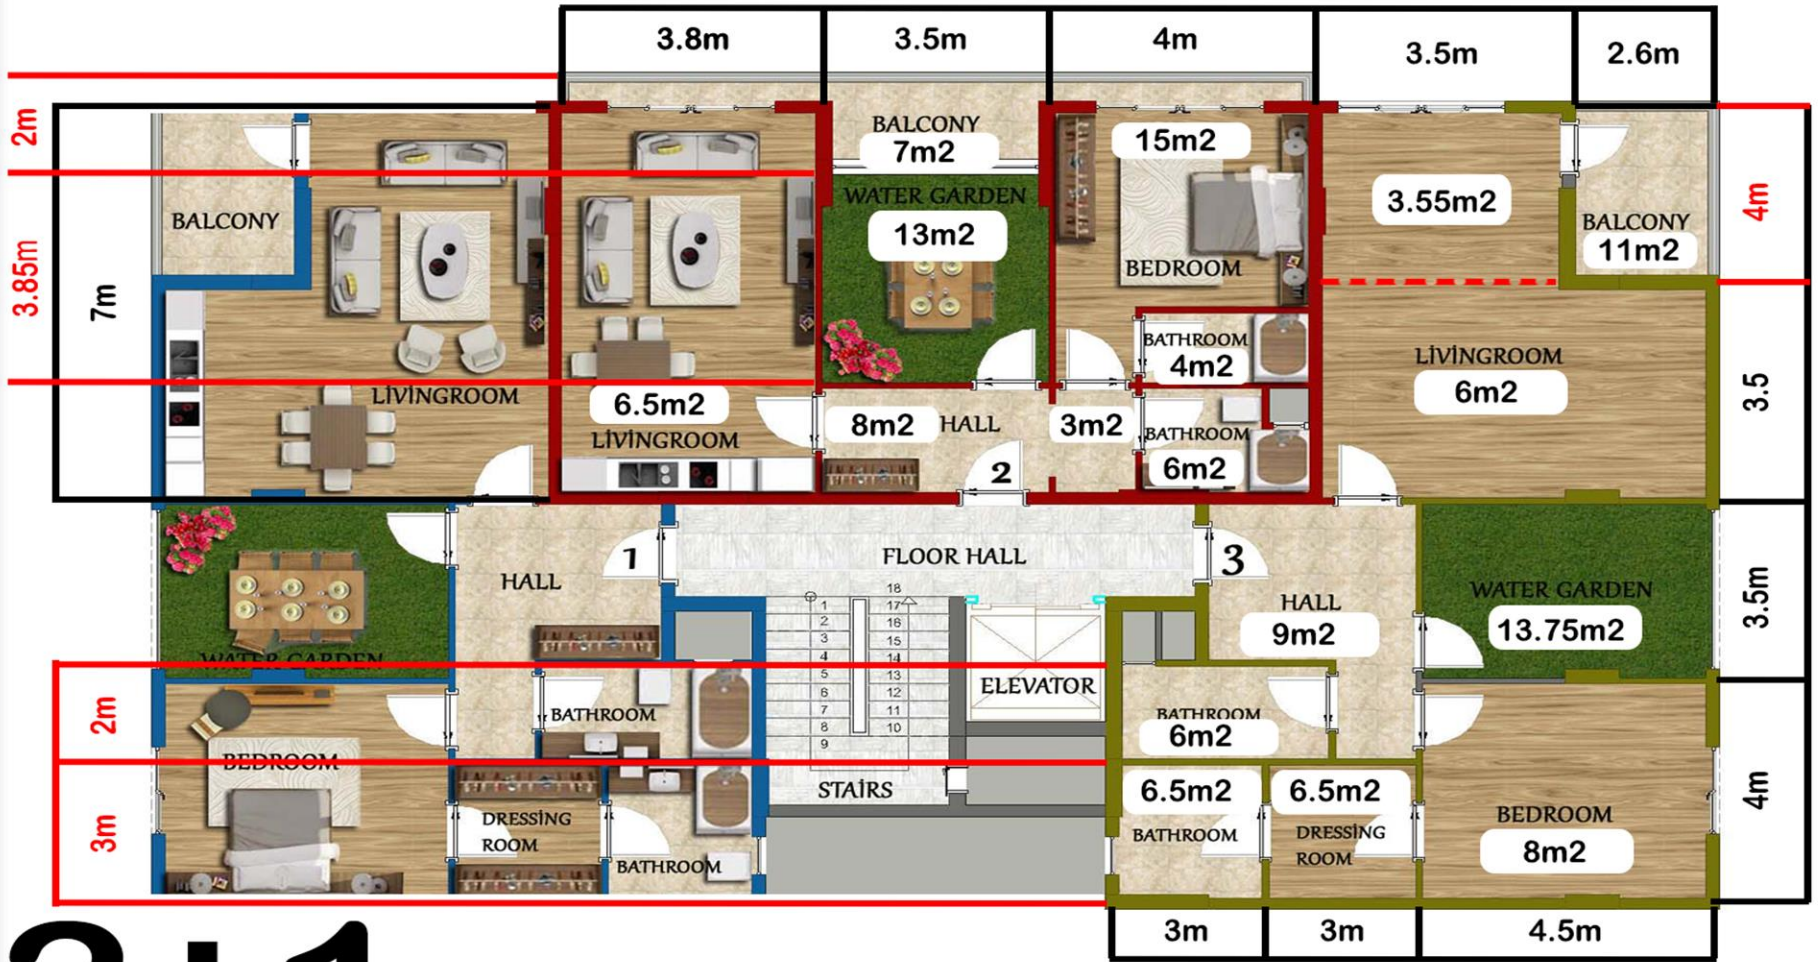

2+1

NEW TRABZON